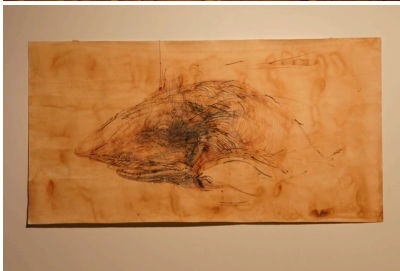

### Avital Cnaani - Strangler Fig / Fumitaka Kudo - Living Fossils

HSF by MA June 3 – 24, 2010

Curated by Raffaele Bedarida and Teresa Meucci

Main Floor:

1. Avital Cnaani, *Untitled* 11.81 x 47.24 x 23.62 inch.  
wood, jewelries
2. Fumitaka Kudo, From the series: *Living Fossils*,  
2010  
# 1: 18.70 x 36.30 inch. ink, paper
3. Fumitaka Kudo, From the series: *Living Fossils*,  
2010  
# 2: 18.81 x 41.89 inch. Ink, paper  
# 3: 18.15 x 41.89 inch. ink, paper  
# 4: 18.78 x 36.39 inch. ink, color pencil, paper  
# 5: 11.02 x 26.97 inch. ink, paper  
# 6: 14.37 x 25.31 inch. ink, color pencil, paper  
# 7: 8.98 x 12.01 inch. ink, paper  
# 8: 17.71 x 41.89 inch. ink, paper  
# 9: 19.88 x 41.89 inch. ink, paper
4. Avital Cnaani, *Untitled* 51.18 x 129.92 x 7.84 inch.  
hemp twine, jewelries