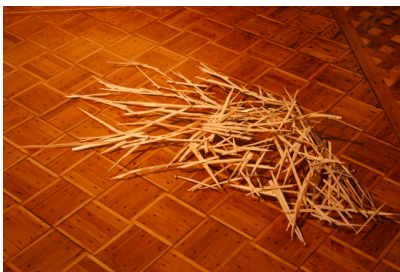

### Avital Cnaani - Strangler Fig / Fumitaka Kudo - Living Fossils

HSF by MA June 3 – 24, 2010

Curated by Raffaele Bedarida and Teresa Meucci

Main Floor:

1. Avital Cnaani, *Untitled* 11.81 x 47.24 x 23.62 inch.  
wood, jewelries
2. Fumitaka Kudo, From the series: *Living Fossils*,  
2010  
# 1: 18.70 x 36.30 inch. ink, paper
3. Fumitaka Kudo, From the series: *Living Fossils*,  
2010  
# 2: 18.81 x 41.89 inch. Ink, paper  
# 3: 18.15 x 41.89 inch. ink, paper  
# 4: 18.78 x 36.39 inch. ink, color pencil, paper  
# 5: 11.02 x 26.97 inch. ink, paper  
# 6: 14.37 x 25.31 inch. ink, color pencil, paper  
# 7: 8.98 x 12.01 inch. ink, paper  
# 8: 17.71 x 41.89 inch. ink, paper  
# 9: 19.88 x 41.89 inch. ink, paper
4. Avital Cnaani, *Untitled* 51.18 x 129.92 x 7.84 inch.  
hemp twine, jewelries